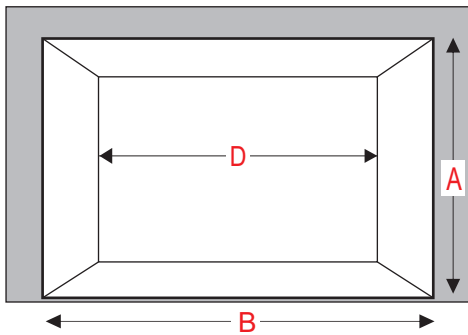

Room: _____

Gas Log Measuring Guide

A-Opening Height _____ C-Depth (Front to Back) _____
 B-Opening Width _____ D-Back Wall Width _____

Vented Logs

- Evening Embers
- Roaring Timbers
- Country Timbers
- Heritage Oak
- Aspen Timbers
- Coal
- Glass
- Shapes
- Stones

Unvented Logs

- Cumberland Char
- Highland Glow
- Cozy Fire
- Charred Oak
- Ponderosa
- Sassafras
- Loft Burner

2813 Central, Evanston

847-869-6695

Room: _____

Gas Log Measuring Guide

A-Opening Height _____ C-Depth (Front to Back) _____
 B-Opening Width _____ D-Back Wall Width _____