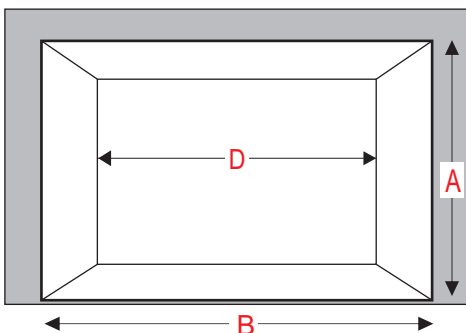

2813 Central, Evanston

847-869-6695

Room: _____

Gas Log Measuring Guide

A-Opening Height _____ C-Depth (Front to Back) _____
 B-Opening Width _____ D-Back Wall Width _____

Vented Logs

- Evening Embers
- Roaring Timbers
- Country Timbers
- Heritage Oak
- Aspen Timbers
- Coal
- Glass
- Shapes
- Stones